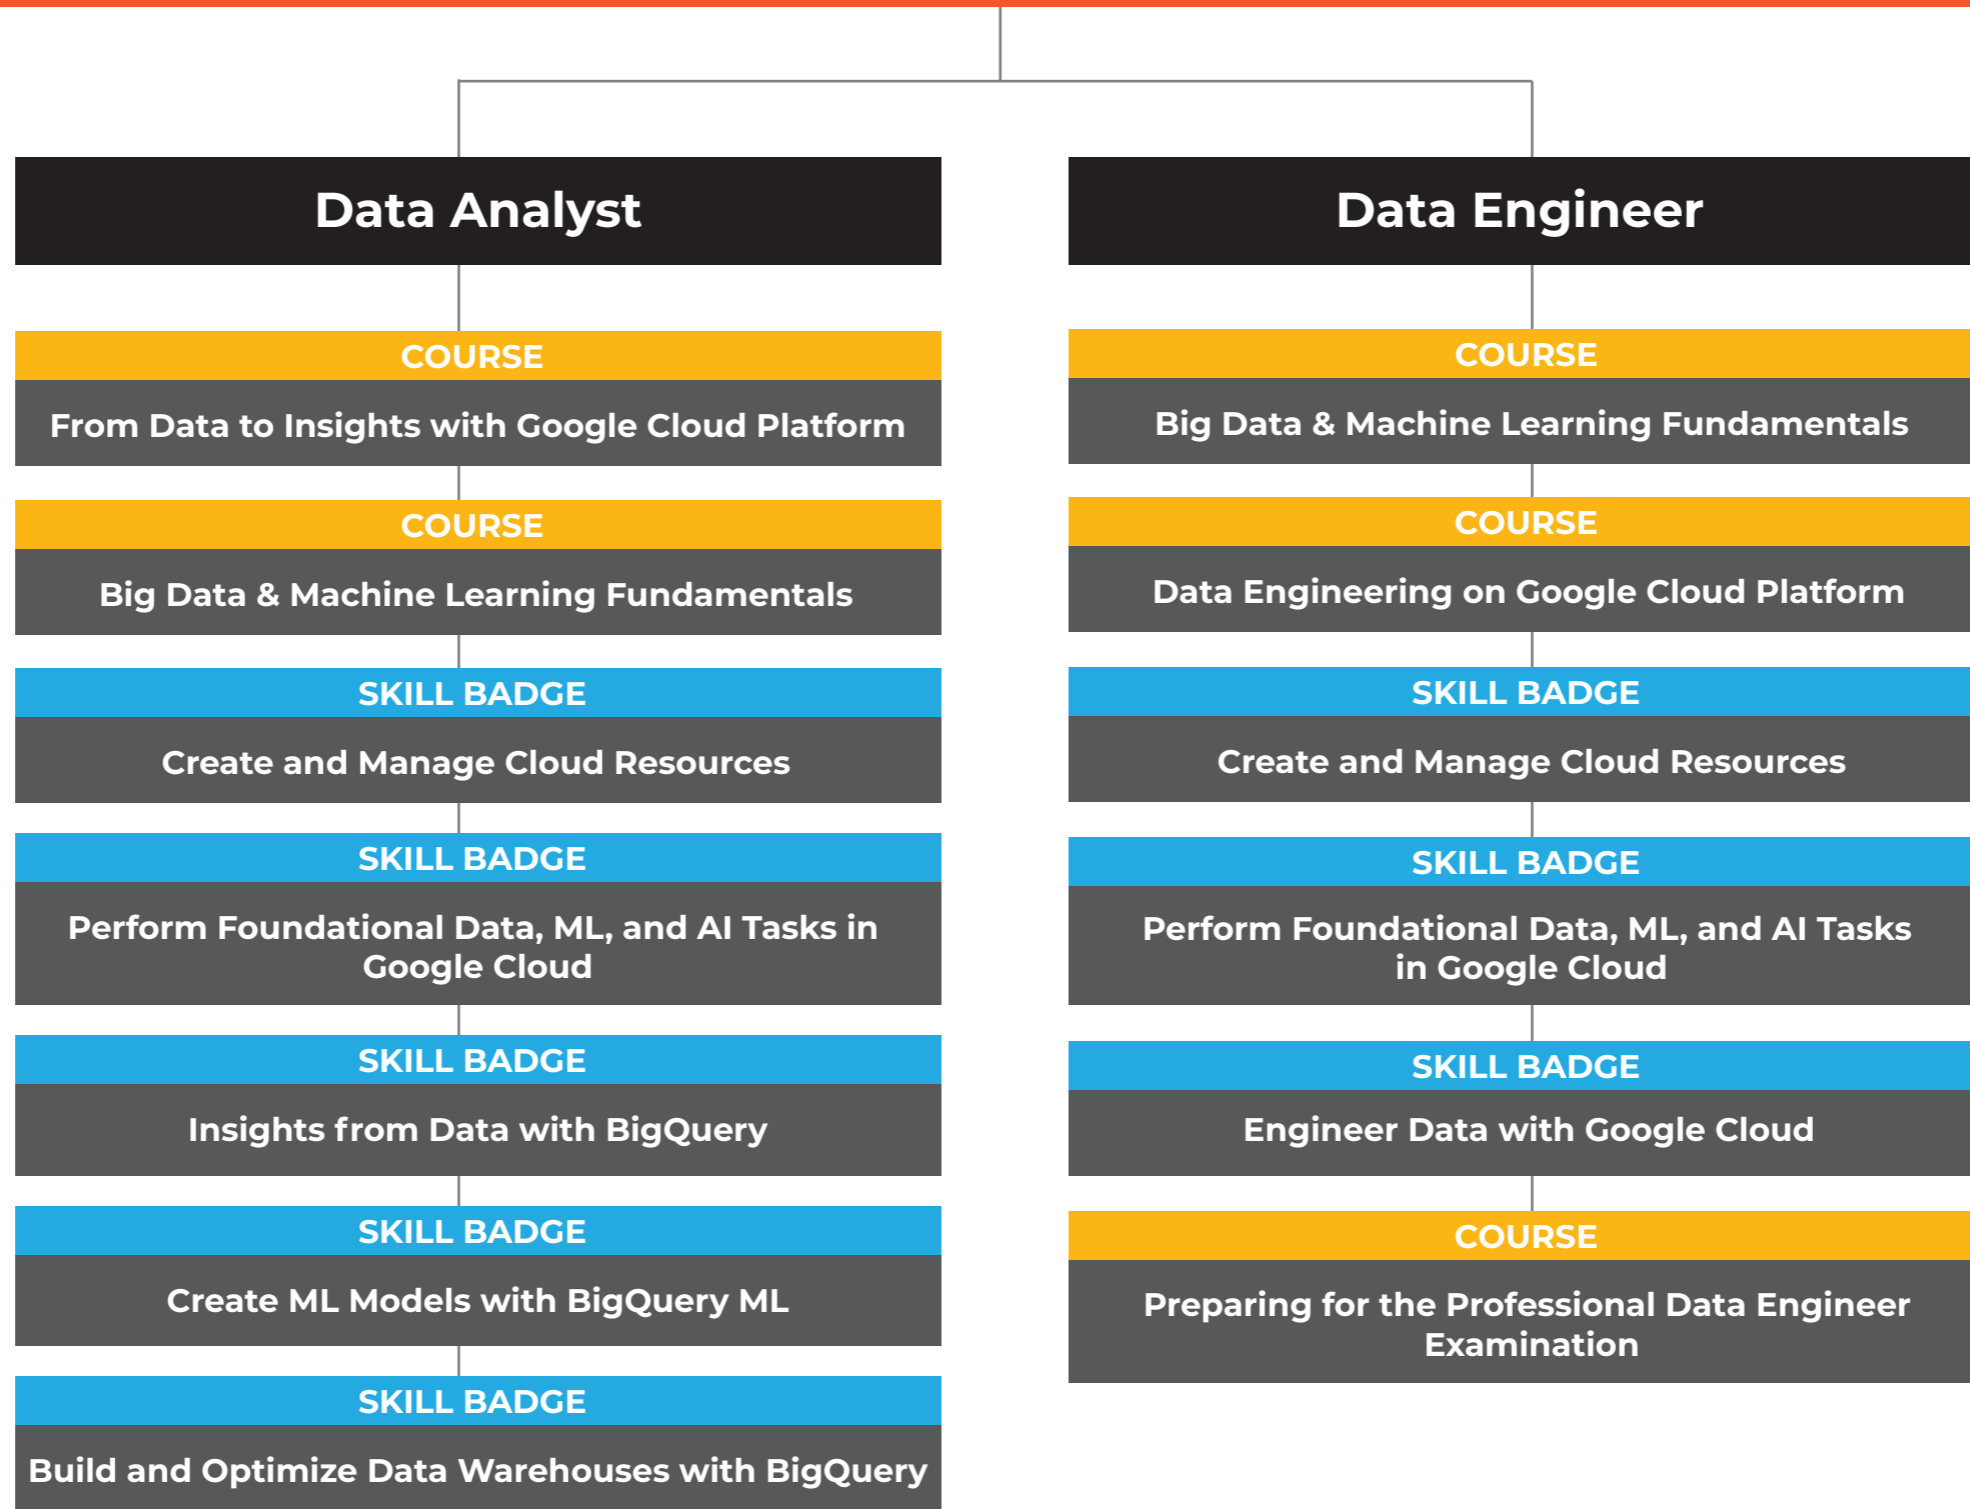

Get Certified on Google Cloud Platform!

Smart analytics and data management