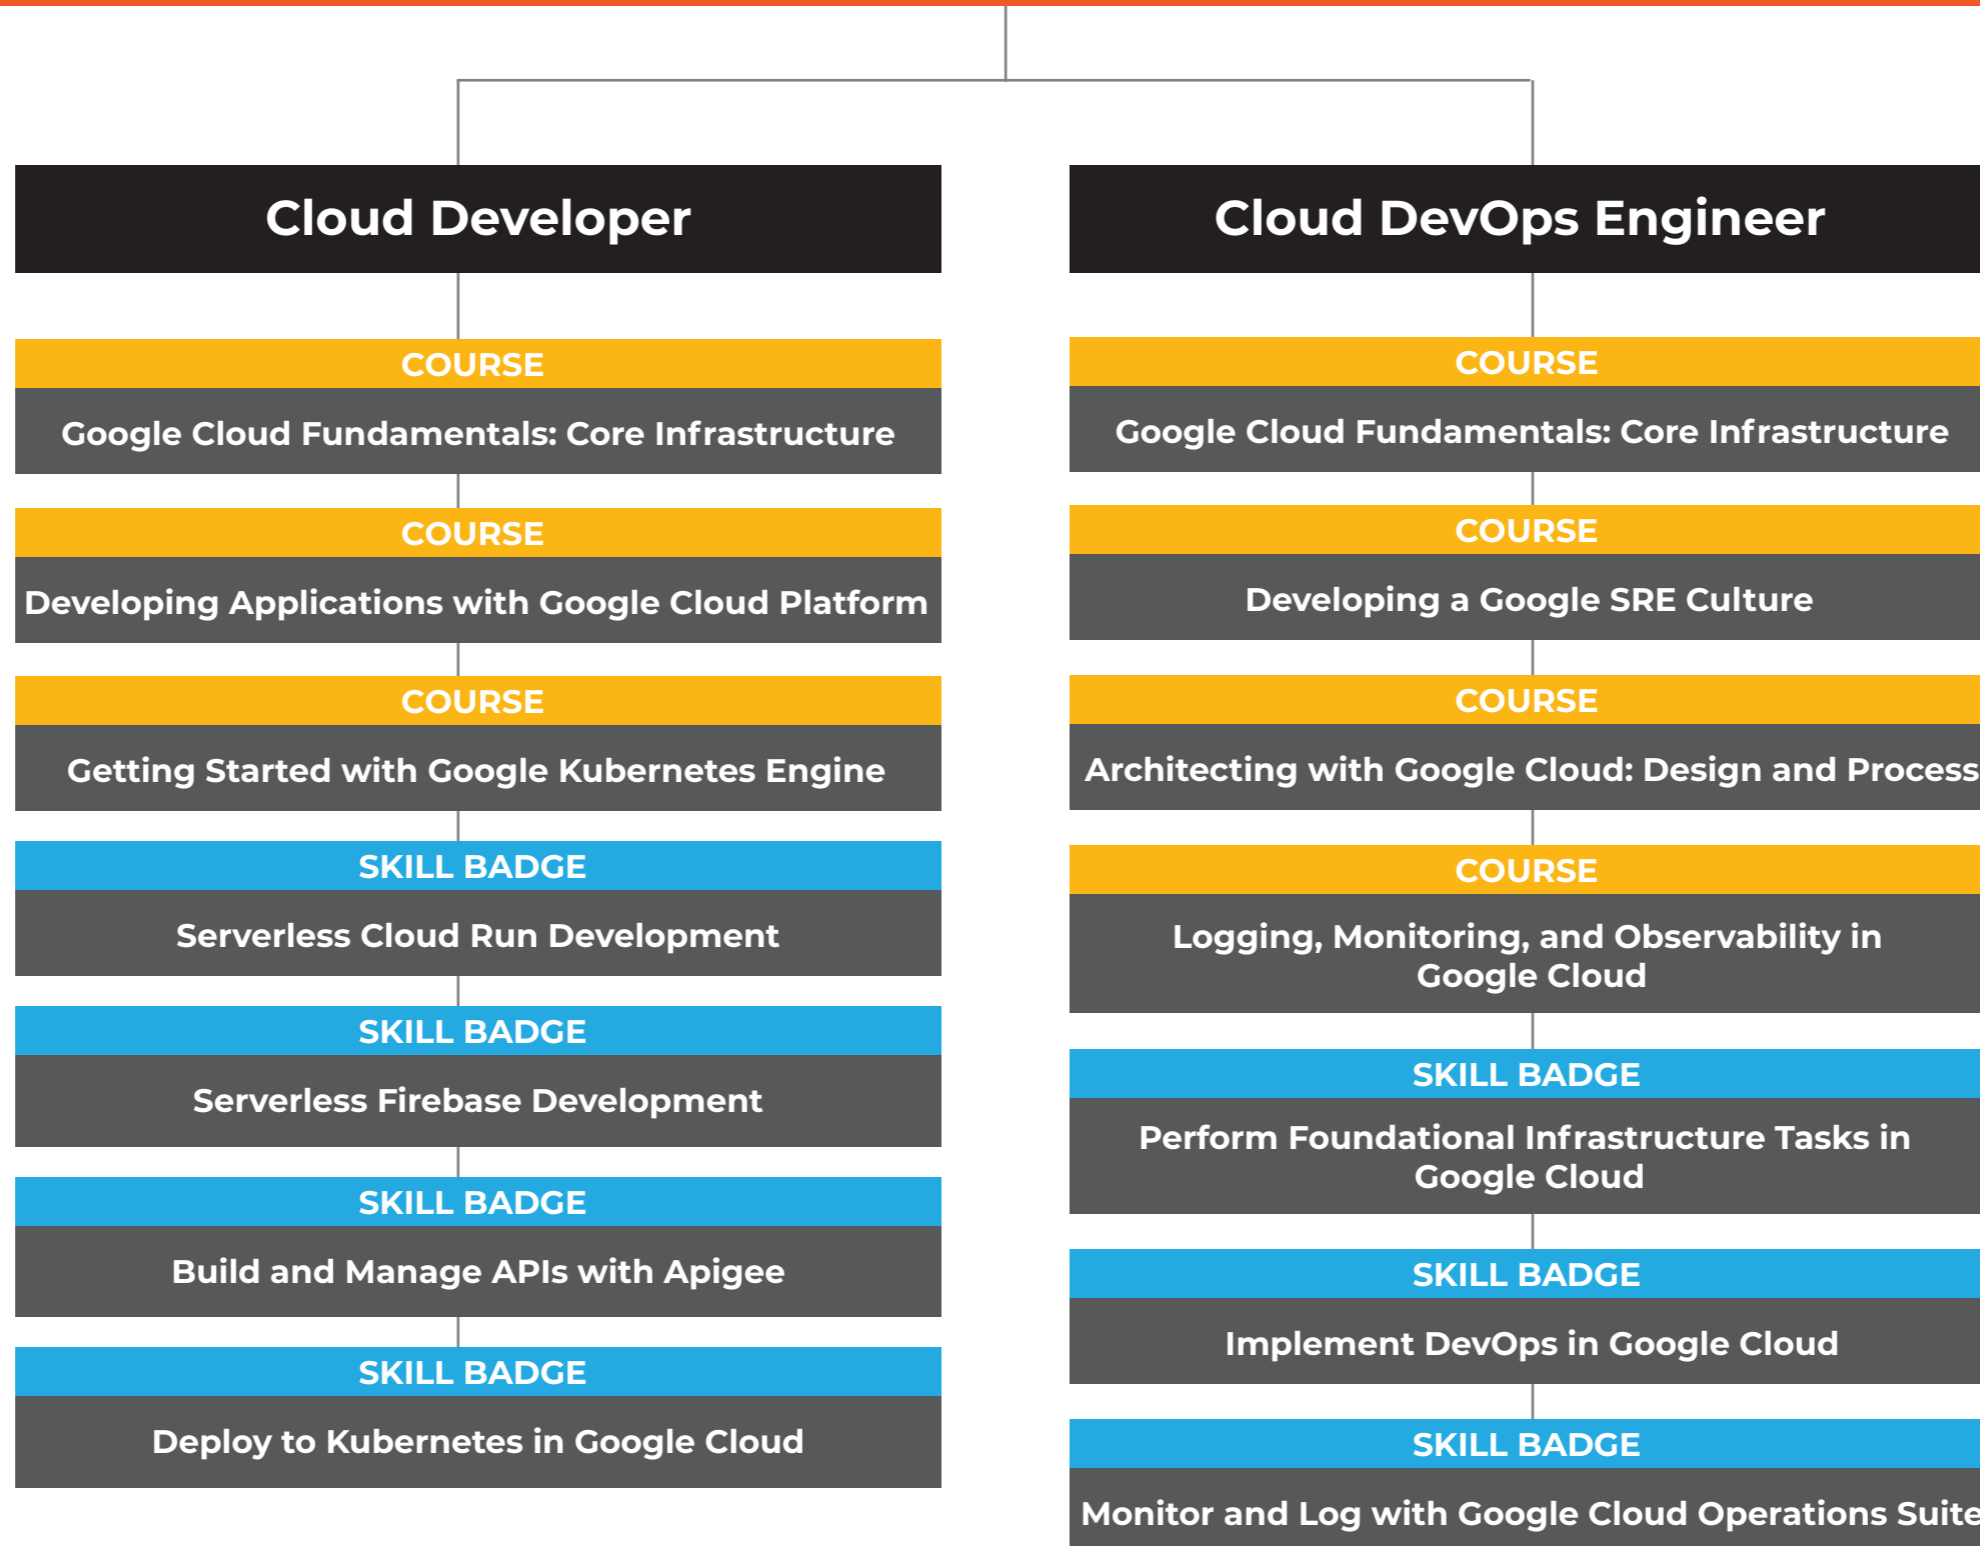

Get Certified on Google Cloud Platform!

Application modernization